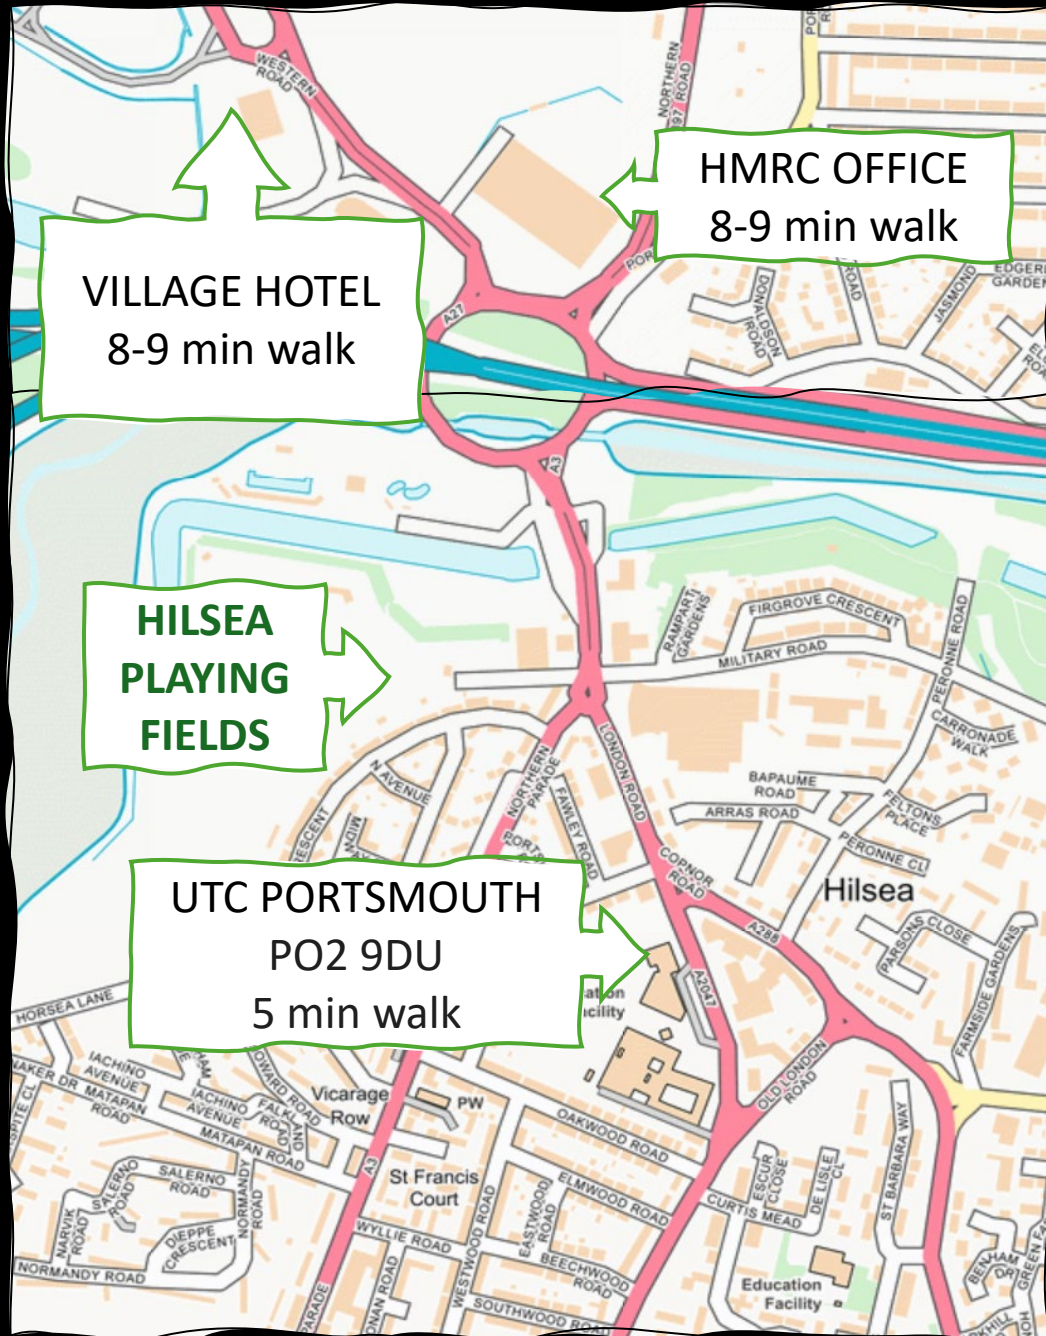

THE  
PORTSMOUTH  
GRAMMAR  
SCHOOL

PGS SPORT  
EST. 1732

There is no parent or visitor parking available at Hilsea Playing Fields

**Nearby Parking:**

UTC Portsmouth: PO2 9DU  
Free Parking, 5 minute walk

HMRC Office: PO6 3XA  
Free Parking, 8-9 minute walk, use  
footpath towards Hilsea Lido

Village Hotel: PO6 3FR  
Coffee Shop, 8 – 9 minute walk, use  
footpath towards Hilsea Lido

Lakeside N Harbour: PO6 3EN  
Use footpath towards Hilsea Lido